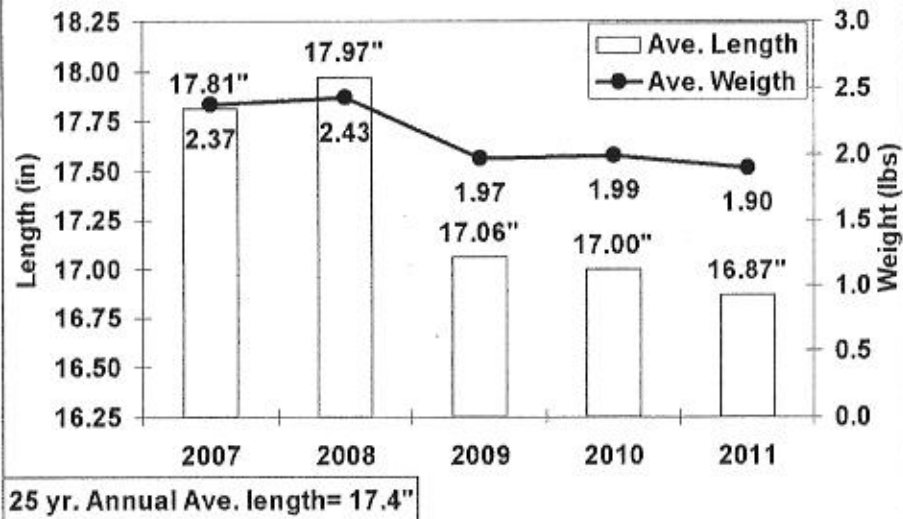

**Eagle Lake Annual Averages for Creel'd Trout  
2007-2011**

**Pine Cr. Trap vs Eagle Lake Creel: Annual Average  
Fork Length 2007-2011**

**2011 Monthly Average  
Temp and pH by Basin**

Basin	Month	Temp (°F)	pH
North	June	64.4	9.34
	July	69.7	9.35
	Aug	69.8	9.33
	Sept	67.6	9.40
Middle	June	63.9	9.28
	July	69.4	9.46
	Aug	70.1	9.42
	Sept	65.8	9.46
South	June	58.3	9.10
	July	64.6	9.11
	Aug	67.5	9.10
	Sept	66.5	9.20

**Pine Creek Trap Results 2007-2011**

Year	Ave Length	Total Trout Recorded	Eggs collected (millions)
2007	17.62	3,673	3.5
2008	18.49	2,068	2.8
2009	18.31	3,779	6.0
2010	17.35	2,451	1.9
2011	17.28	3,772	2.3