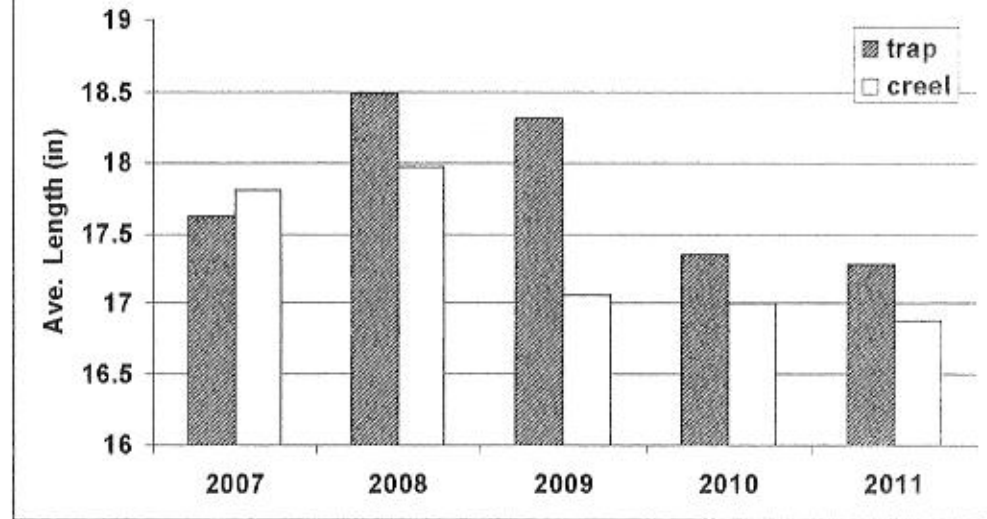

**Eagle Lake Annual Averages for Creel'd Trout  
2007-2011**

**Pine Cr. Trap vs Eagle Lake Creel: Annual Average  
Fork Length 2007-2011**

**2011 Monthly Average  
Temp and pH by Basin**

Basin	Month	Temp (°F)	pH
North	June	64.4	9.34
	July	69.7	9.35
	Aug	69.8	9.33
	Sept	67.6	9.40
Middle	June	63.9	9.28
	July	69.4	9.46
	Aug	70.1	9.42
	Sept	65.8	9.46
South	June	58.3	9.10
	July	64.6	9.11
	Aug	67.5	9.10
	Sept	66.5	9.20

**Pine Creek Trap Results 2007-2011**

Year	Ave Length	Total Trout Recorded	Eggs collected (millions)
2007	17.62	3,673	3.5
2008	18.49	2,068	2.8
2009	18.31	3,779	6.0
2010	17.35	2,451	1.9
2011	17.28	3,772	2.3